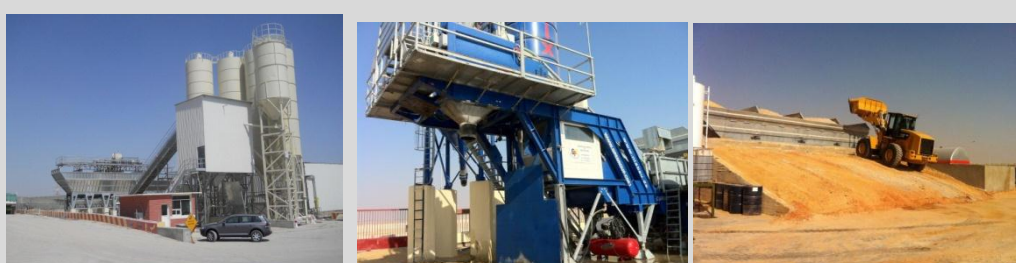

Exhibition Preview

Dubai Intl. Exhibition &
Convention Centre 05.-08.
November 2012
Stand MEC G106

GPE participating in BIG 5 and SAUDI BUILD

The leading construction shows in the Middle East, BIG 5 in Dubai and SAUDI BUILD in Riyadh are starting soon. From 5th – 8th November 2012 BIG 5 show will be held in Dubai and from 11th to 14th November 2012 the SAUDI BUILD in Riyadh will take place. Like every year GPE will have an attractive stand to welcome all visitors.

Mobile and Stationary Plants to UAE and QATAR

GPE lately received orders for 5 batching plants. Three plants are for a client in UAE where two plants has been ordered from Readymix supplier in Doha. Four plants are the famous GPE 120 stationary plant and one order is for a fully mobile plant EUROMIX 100. All plants shall start production until end of the year.

GPE received new orders for BIBKO machines

GPE received recently two orders for the delivery of two BIBKO recycling machines type ComTec. One machine will be installed in Abu Dhabi where the second order was placed from a company in Muscat.